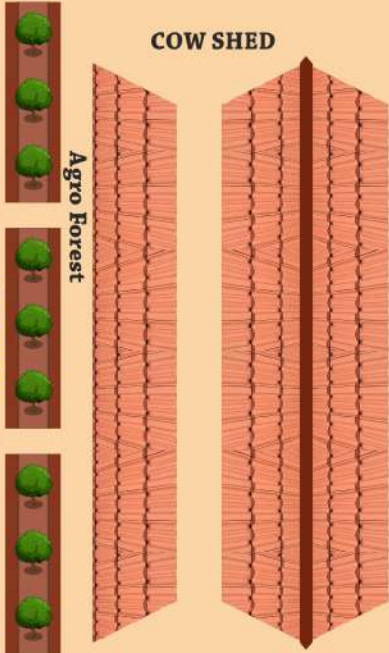

MULLAITHINAI ECO FARM PRODUCER COMPANY LIMITED., - CROP PATTERN

COW SHED

MODERN TECHNIQUES OF OUR CULTIVATION

- I. The techniques are Rainbow Revolution
 - * Region specific
 - * Resources specific
 - * Crop specific
 - * More Crop per drop
- II. Rainwater Harvest
- III. Consolidation of the Land Holding
 - a. It is the First and only one in India
 - b. It is essential to make Agriculture as a Profitable Business
- IV. Contour, Swales, Bund - it protects the land erosion
- V. Integrated Intensive Farming System in Ecological Way

Proposed Agro Industries

1. Cattle Feed Industry
2. Food Processing Industry

LABOUR HOUSE

WELL

Material Shed

Office

Underground level Water Tank

Upper ground level Water Tank