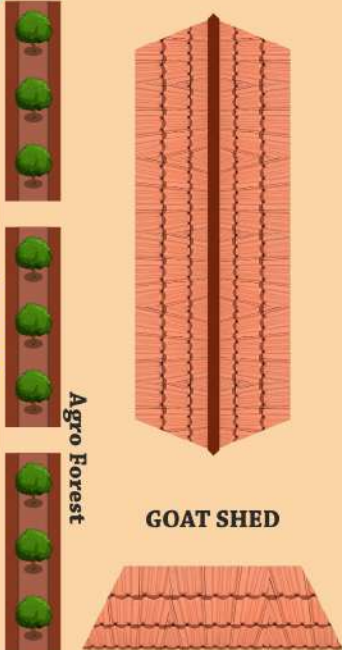

Proposed Agro Industries

1. Cattle Feed Industry
2. Food Processing Industry

LABOUR HOUSE

WELL

Material Shed

Office

Underground level Water Tank

Upper ground level Water Tank

Solar Panel

MAIZE FIELD

GROUNDNUT FIELD

GREEN GRASS FODDER

LEGUME FODDER

Farm Road

1/205, Farm Road, Amuthunakudi, Sathankulam.

GOAT SHED

RAINFED SORGHUM (HAY)

THALAICHERRY

SAHIWAL

Cashew Trees

Tamarind Trees

Main Gate