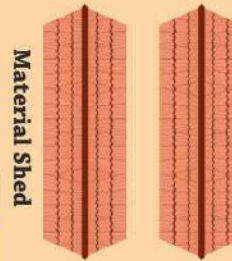

Material Shed

Underground level Water Tank

Upper ground level Water Tank